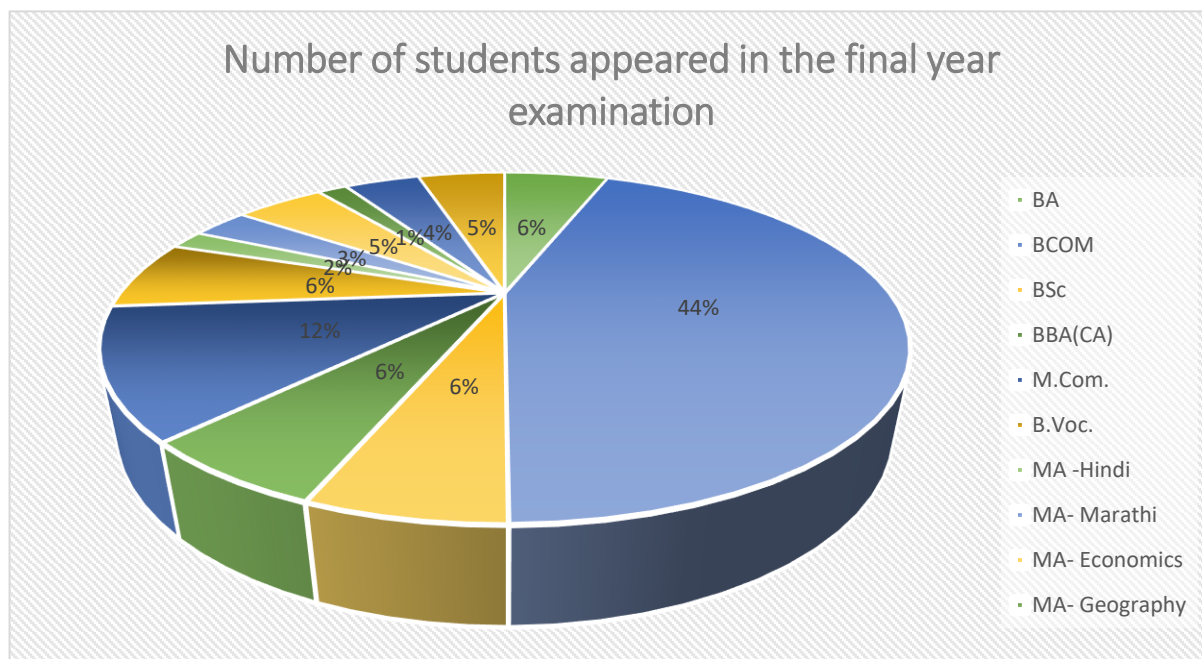

Rayat Shikshan Sanstha's
Mahatma Phule Mahavidyalaya, Pimpri, Pune-17
Stream-wise Result (Grand Total) Sheet

Programme Name	Number of students appeared in the final year examination	Number of students passed in the final year examination
BA	25	22
BCOM	197	192
BSc	27	27
BBA(CA)	27	27
M.Com.	52	45
B. Voc.	29	29
MA -Hindi	8	8
MA- Marathi	13	13
MA- Economics	21	21
MA- Geography	7	7
MA- History	18	16
MA- Chemistry	21	21