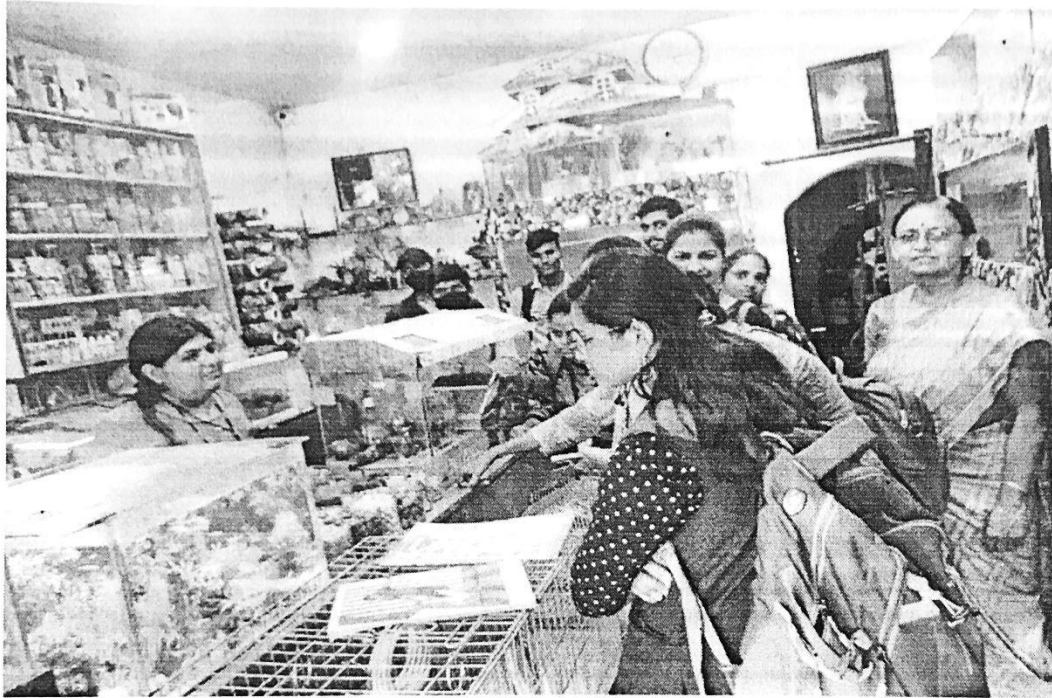

Pimpri-Chinchwad, Maharashtra, India
Pimpri Baghere Geon, Pimpri Geon, Pimpri Colony,
Pimpri-Chinchwad, Maharashtra 411017, India
Lat 18.609807°
Long 73.802455°
24/03/22 06:26 PM