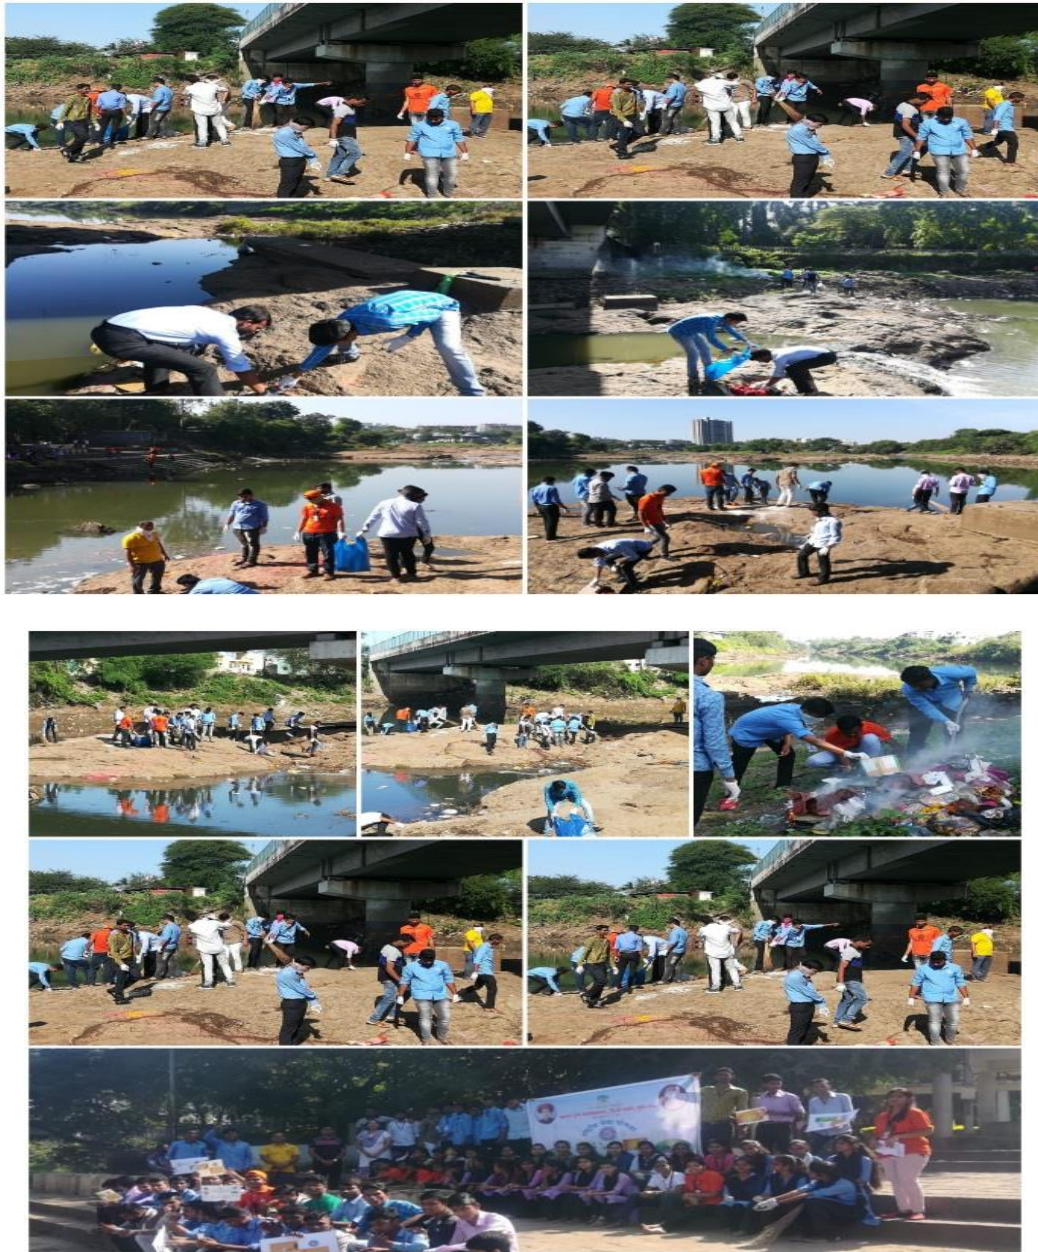

Rayat Shikshan Sanstha's

Mahatma Phule Mahavidyalaya, Pimpri, Pune

Reaccredited with 'A' Grade by NAAC/ DST-FIST funded /An ISO 9001:2015 Certified College
Affiliated to Savitribai Phule Pune University, Pune (PU/PN/ACS/053)

River Cleanup and Plastic Free Mission under Swachhata Hi Seva Initiative on Mahatma Gandhi 150th Birth Anniversary (02/10/2019)

Savitribai Phule Pune University, National Service Scheme Organized National Service Scheme Golden Jubilee Year and Mahatma Gandhi's 150th Birth Anniversary of Mahatma Gandhi's 150th Birth Anniversary of Mahatma Gandhi The area of the river ghat, river and temple side garden was cleaned.

Programme Officer
National Service Scheme
Mahatma Phule College,
Pimpri, Pune -17.

Principal,
Mahatma Phule Mahavidyalaya,
Pimpri Pune-17