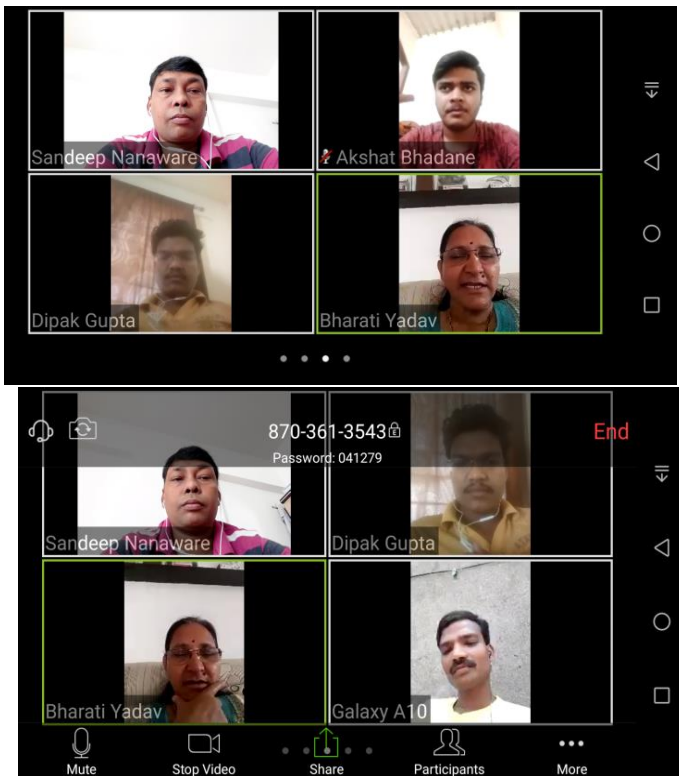

Rayat Shikshan Sanstha's

Mahatma Phule Mahavidyalaya, Pimpri, Pune **National Service Scheme Department**

“Swachh Wari, Nirmal Wari, Harit Wari, Virtual Wari” (26/06/2020)

Students of the National Service Scheme of the college, under the University's initiative of “Swachh Wari, Nirmal Wari, Harit Wari and Virtual Wari” created awareness among the people to maintain cleanliness in their areas. Students participated actively in University awareness activities like inauguration of state level S.P.P.U. N.S.S. Dindi, Sanitation: Cleanliness and Disinfection as well as creating awareness about misconceptions about Covid-19, Green Wari. Every students, program officer, principal, director and local citizens pledged to plant at least one indigenous variety of fruit tree each and nurture it throughout the year.