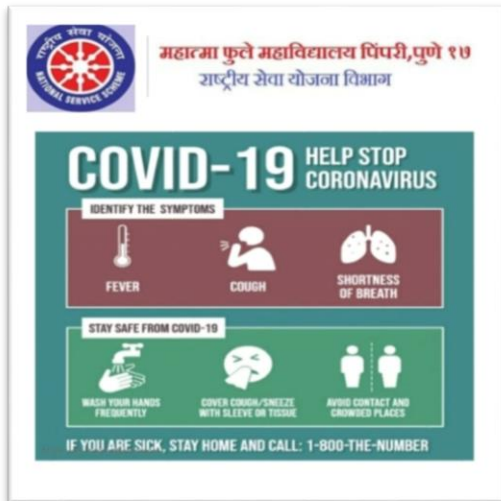

Rayat Shikshan Sanstha's

Mahatma Phule Mahavidyalaya, Pimpri, Pune

Reaccredited with 'A' Grade by NAAC/ DST-FIST funded /An ISO 9001:2015 Certified College
Affiliated to Savitribai Phule Pune University, Pune (PU/PN/ACS/053)

Corona Awareness Program

During the COVID-19 Pandemic situation college has organized Corona Awareness Programme on June 2021. Various types of guidance given to the students as well as society to protect from Corona. College has made various types of Poster regarding awareness of COVID-19. Event link :- <https://studio.youtube.com/video/F1bpFQ4iGv0/edit>