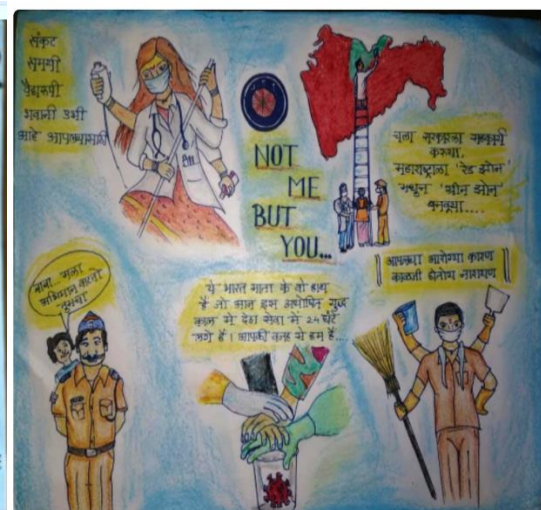

Rayat Shikshan Sanstha's

Mahatma Phule Mahavidyalaya, Pimpri, Pune

Reaccredited with 'A' Grade by NAAC/ DST-FIST funded /An ISO 9001:2015 Certified College
Affiliated to Savitribai Phule Pune University, Pune (PU/PN/ACS/053)

Poster competition for covid-19

Poster making by Aniket Mestri SYBA

Poster making by Shankar Kakade

Poster making by Swati Masali

Programme Officer
National Service Scheme
Mahatma Phule College,
Pimpri, Pune -17.

Principal,
Mahatma Phule Mahavidyalaya,
Pimpri Pune-17