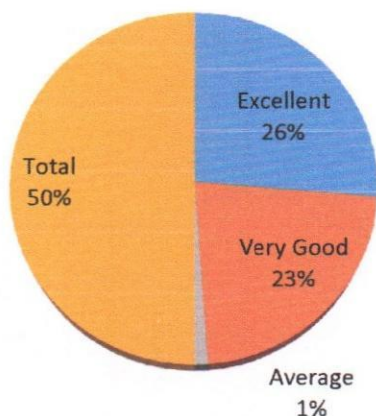

Feedback Analysis of Program

1. Today's speech was...	Excellent	Very Good	Average	Total
	53.48%	44.18%	2.34%	100.00%
	69	57	3	129

2. Significance of the topic...	Appropriate	Inappropriate	Total
	93.02%	6.98%	100.00%
	120	9	129

	Yes	No	Total
3. Were the expectations related to topic met.	87.60%	12.40%	100.00%
	113	16	129

3. Were the expectations related to topic met.

	Excellent	Very Good	Average	Total
4. Knowledge of the resource person.	50.38%	44.97%	4.65%	100.00%
	65	58	6	129

4.knowledge of the resource person

	Excellent	Very Good	Average	Total
5.Quality of the program..	52.71%	44.96%	2.32%	100.00%
	68	58	3	129

5.Quality of the program

	Fully Agree	Agree	Partially Agree	Total
6.Content of the lecture was useful and interesting.	63.56%	29.45%	6.97%	100.00%
	82	38	9	129