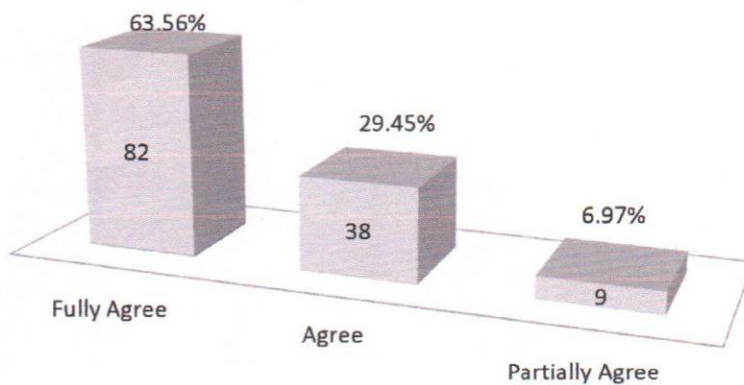

6.Content of lecture was useful and interesting.

PRINCIPAL
MAHATMA PHULE MAHAVIDYALAYA
PIMPRI, PUNE-411 017.