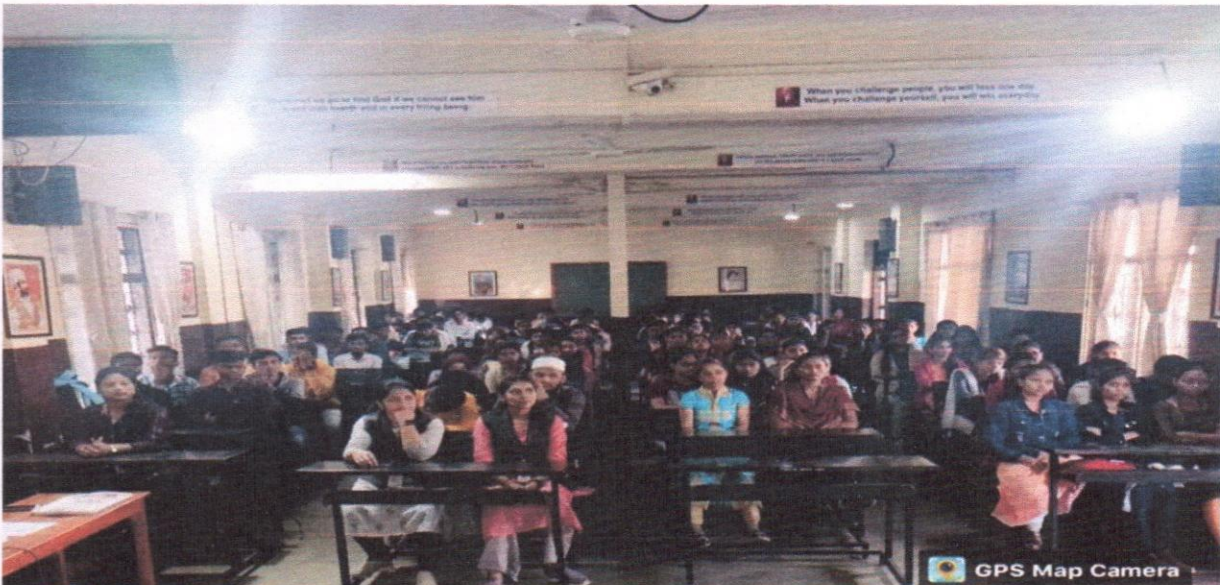

GPS Map Camera