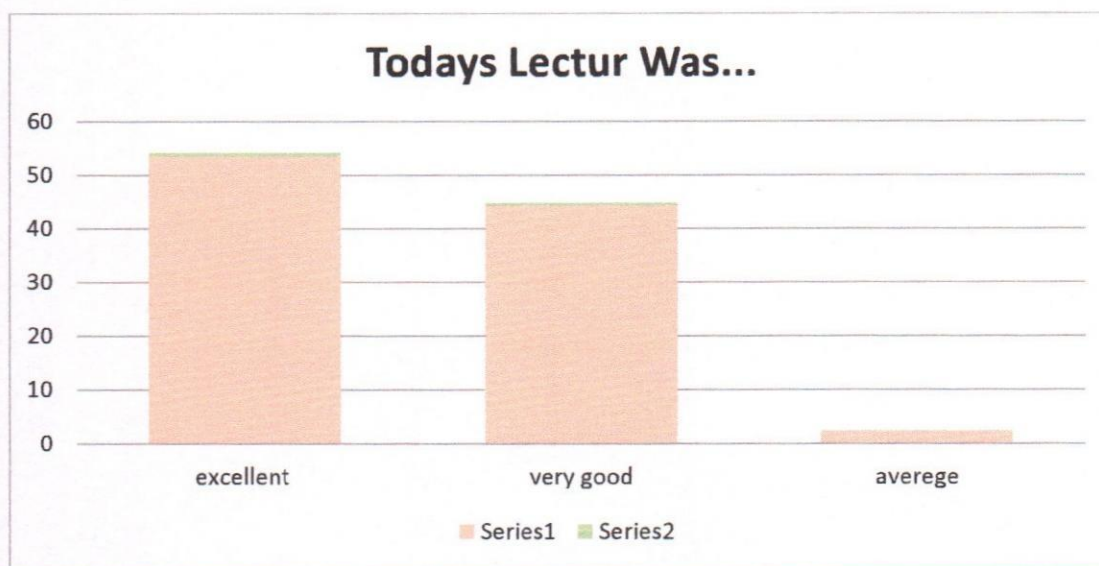

Feedback Analysis of Program

1. Today's speech was...	Excellent	Very Good	Average	Total
	53.48%	44.18%	2.34%	100.00%
	69	57	3	129

2. Significance of the topic...	Appropriate	Inappropriate	Total
	93.02%	6.98%	100.00%
	120	9	129