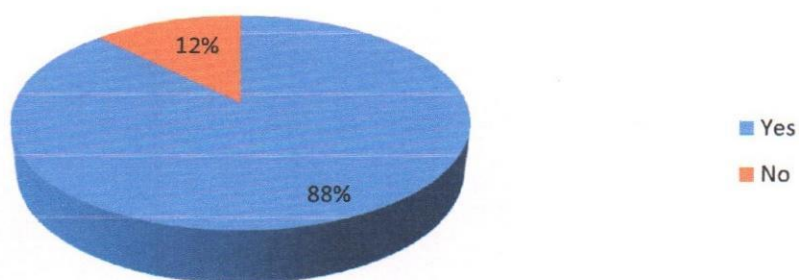

Yes	No	Total
3. Were the expectations related to topic met.	87.60%	12.40%	100.00%
	113	16	129

3. Were the expectations related to topic met.