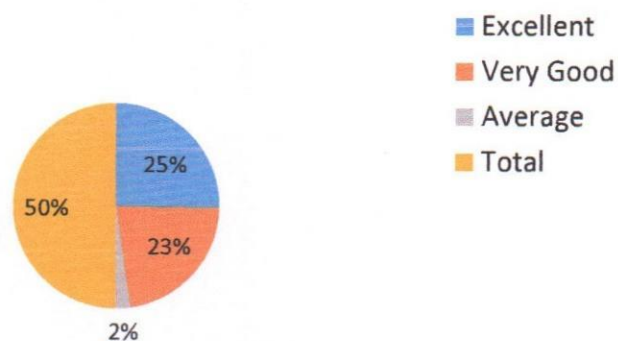

4.knowledge of the resource person