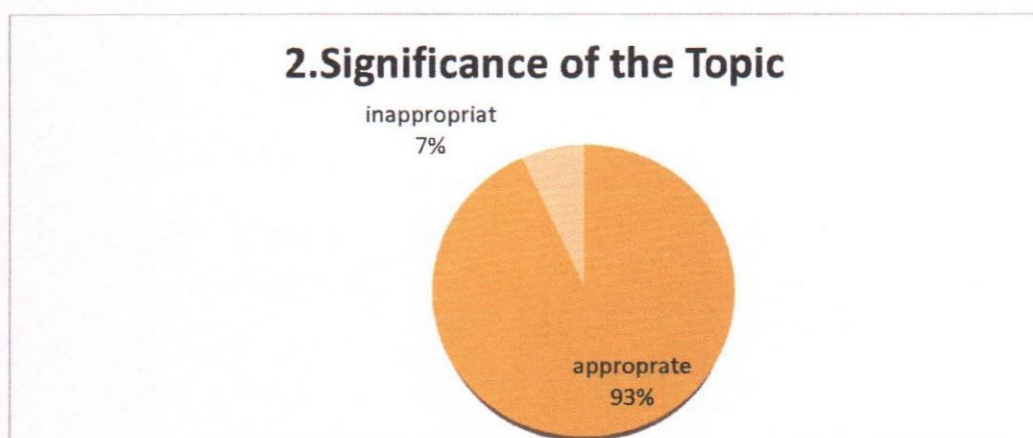

Feedback Analysis of Program

1. Today's speech was...	Excellent	Very Good	Average	Total
	53.48%	44.18%	2.34%	100.00%
	69	57	3	129

2. Significance of the topic...	Appropriate	Inappropriate	Total
	93.02%	6.98%	100.00%
	120	9	129